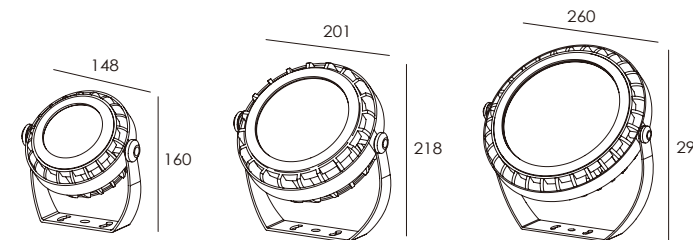

FU1381

FU1382

FU1383

Model	Watts	CCT	CRI	Lumens	Voltage
FU1381	15W	3000K	>80	1280 lm	220-240V
FU1382	44W	3000K	>80	3794 lm	220-240V
FU1383	52W	3000K	>80	4819 lm	220-240V

Control Option

Non-dimmable

Finish Option White Black Gray